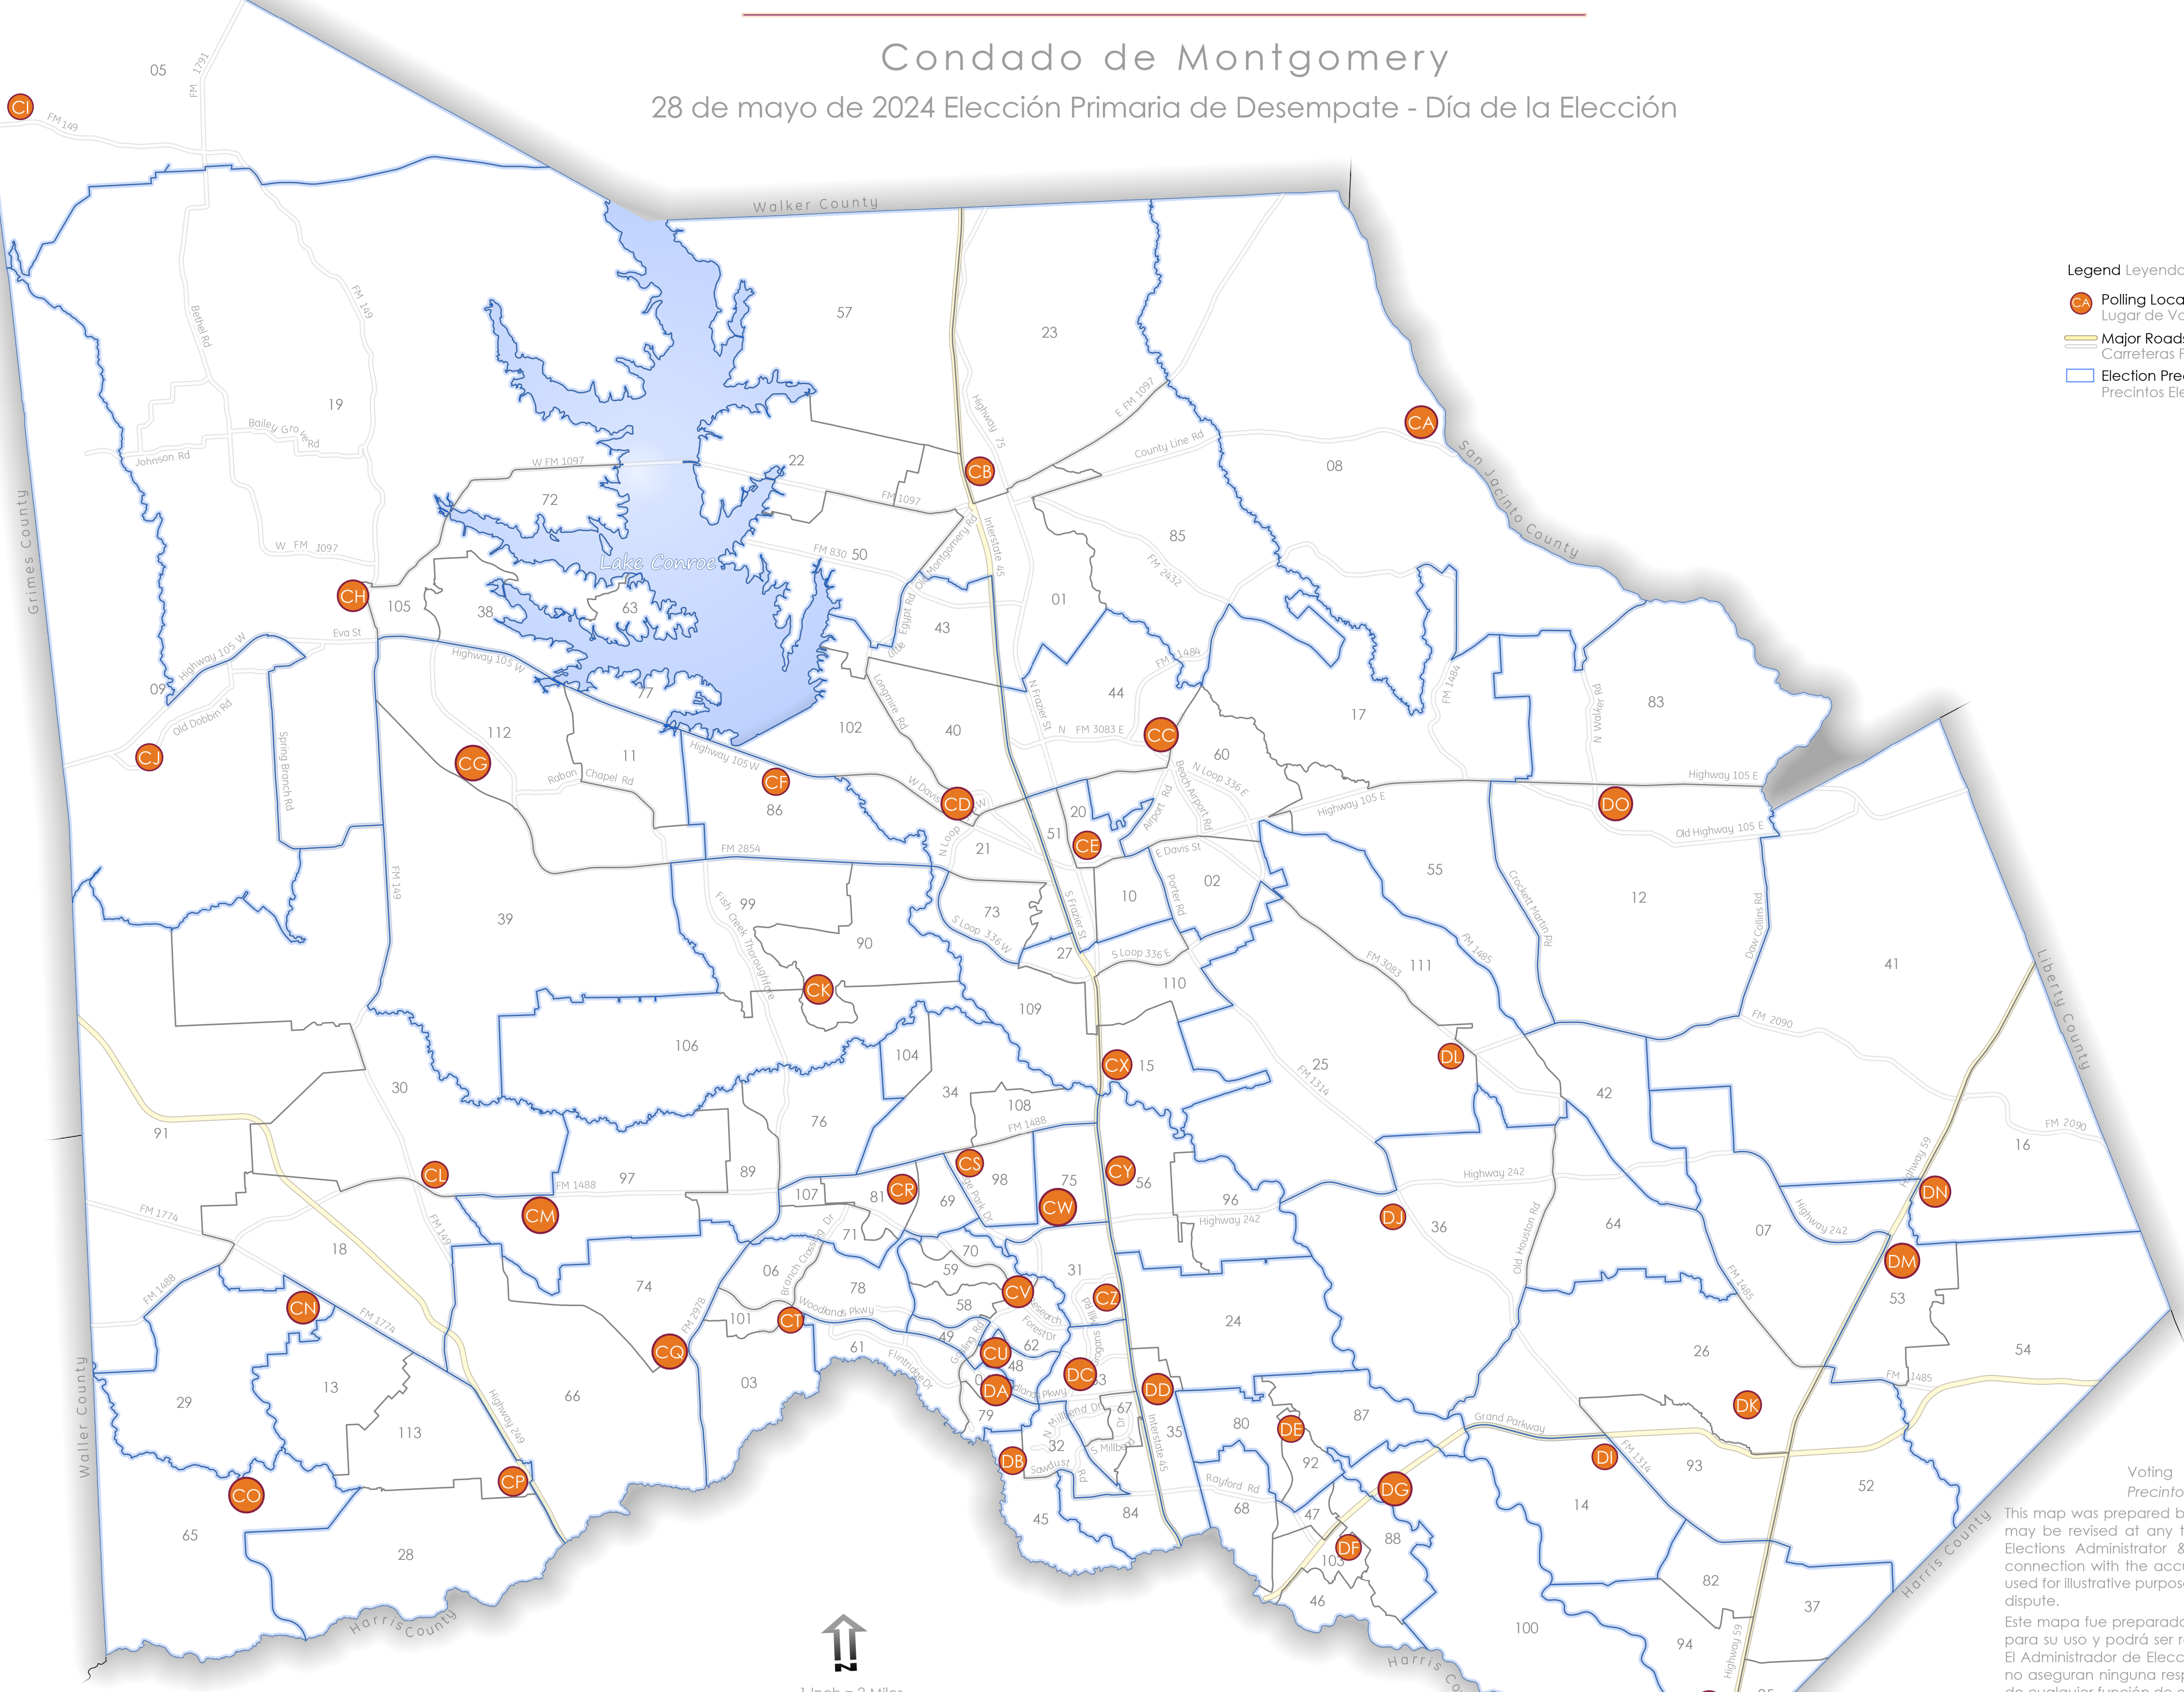

Montgomery County

May 28, 2024 Primary Runoff Election - Election Day

Condado de Montgomery
28 de mayo de 2024 Elección Primaria de Desempate - Día de la Elección

1. **Legend** *Leyenda*
2. Polling Location
     Lugar de Votación
   - Major Roads
     Carreteras Principales
   - Election Precincts
     Precintos Electorales

Voting Precinct Effective Date: January 1, 2024
Precinto Electoral Fecha Efectiva: 1 de Enero de 2024

This map was prepared by the Montgomery County Elections Department for its use and may be revised at any time without notification to any user. The Montgomery County Elections Administrator & Montgomery County assume no responsibility or liability in connection with the accuracy or completeness of any feature on this map. It should be used for illustrative purposes only. In no way should this map be used to settle any boundary dispute.

Este mapa fue preparado por el Departamento de Elecciones del Condado de Montgomery para su uso y podrá ser revisado en cualquier momento sin previo aviso a cualquier usuario. El Administrador de Elecciones del Condado de Montgomery y el Condado de Montgomery no aseguran ninguna responsabilidad o obligación en relación con la exactitud o integridad de cualquier función de este mapa. Debe utilizarse con fines ilustrativos solamente de ninguna manera debe este mapa utilizarse para resolver cualquier disputa fronteriza.

Montgomery County Elections Administration
Address: 9159 Airport Rd, Conroe, TX 77303
Phone: 936-539-7843 - Web: www.MontgomeryVotes.org
© All rights reserved, Montgomery County Elections
© Todos los derechos reservados, Elecciones del Condado de Montgomery